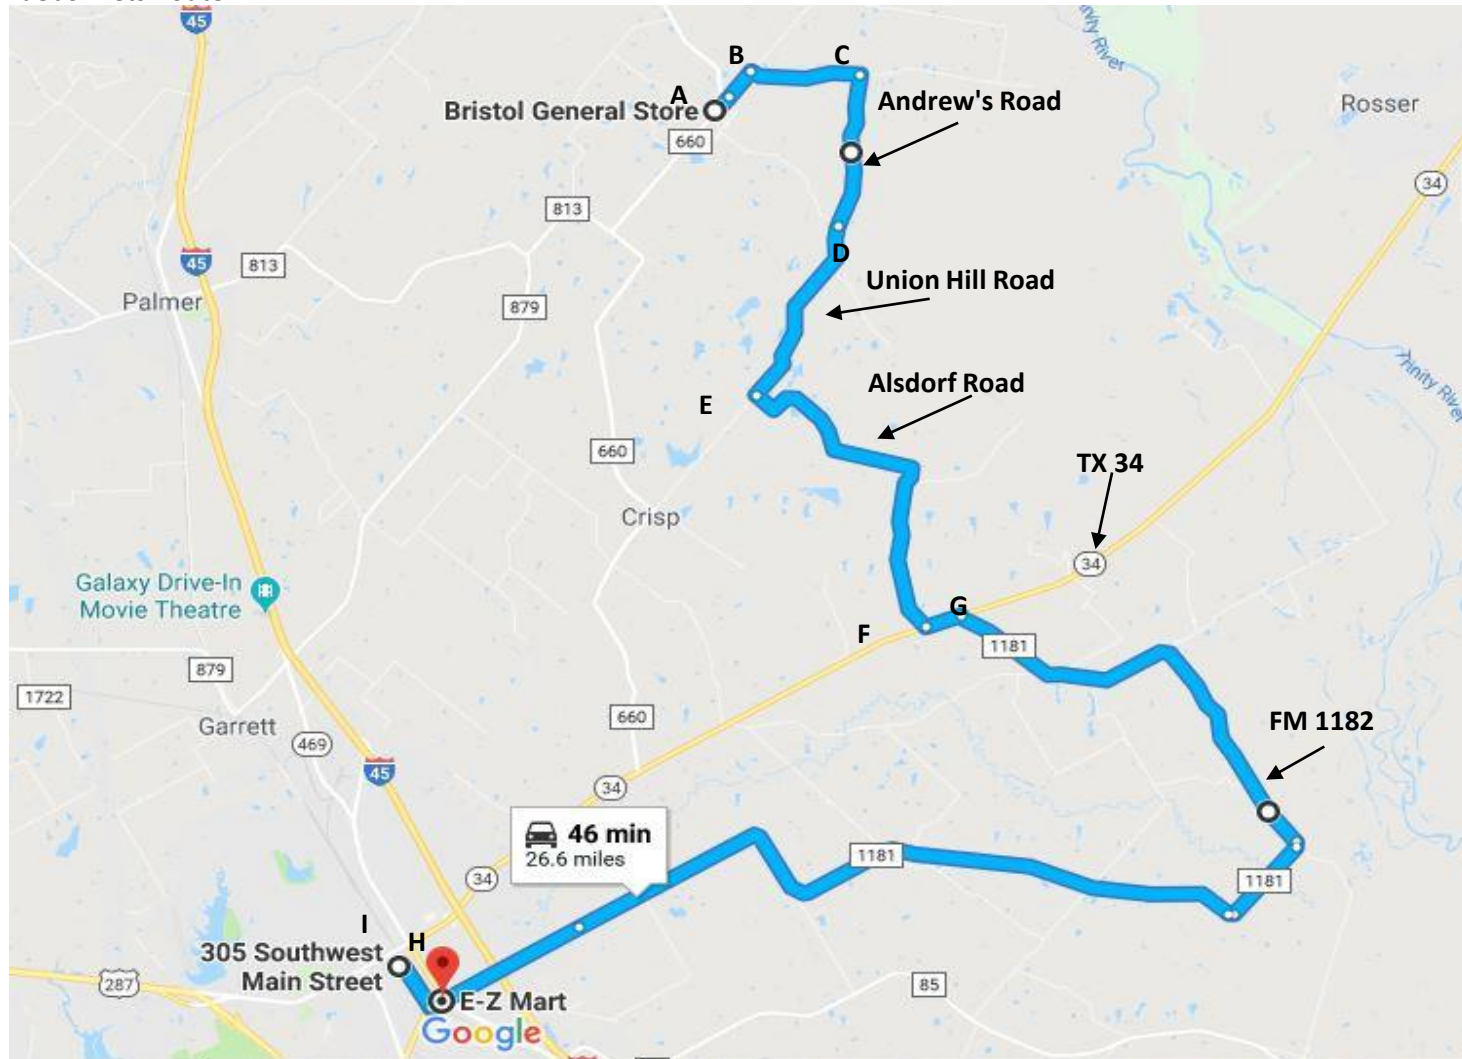

Bluebonnets Route 2

- A** From Bristol General Store head north on Stacks Road
- B** Turn Right, Slate Rock Road
- C** Turn Right onto Andrew's Road
- D** At Stop Sign - Keep Left and Merge onto Union Hill Road
- E** Turn Left onto Alsdorf Road
- F** Turn Left onto TX 34
- G** Turn Right onto FM 1181
- H** Continue on FM 1181 to EZ Mart - PIT STOP
- I** Right turn on to SW Main Street - Continue to public parking areas