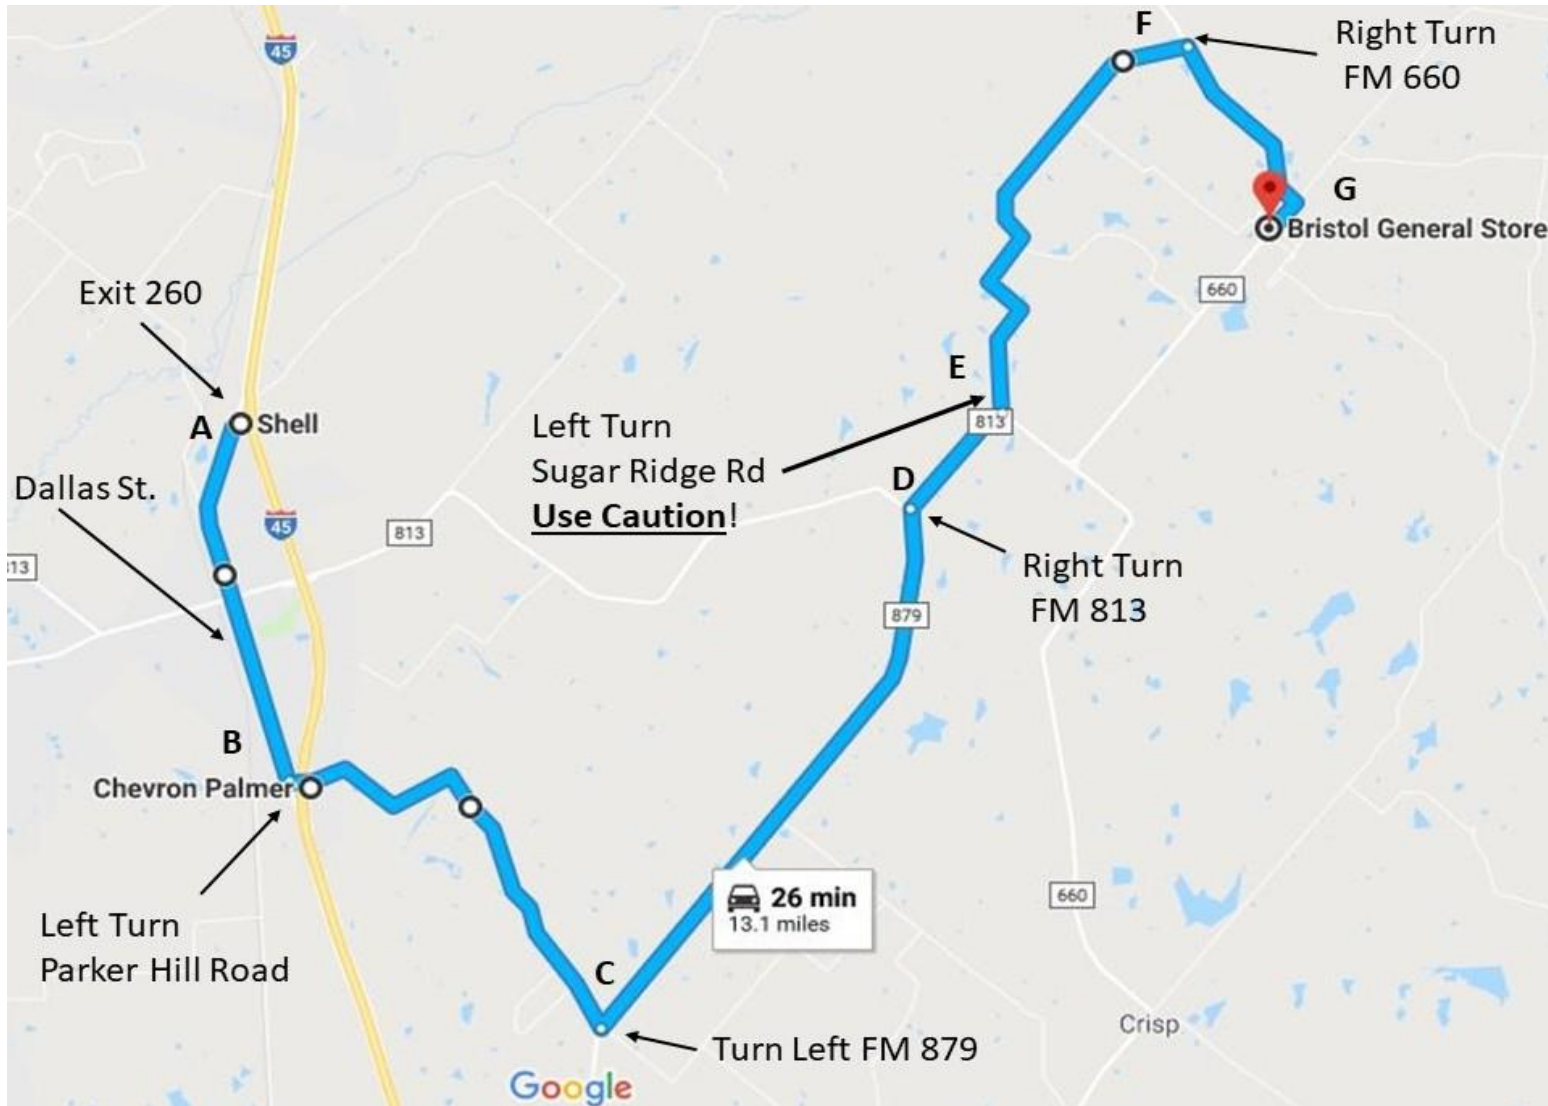

Bluebonnet Route 1

- A** From Shell gas station head south on Dallas Street
- B** When you see Chevron gas station, turn left and pass over I45. Follow Parker Hill Road.
- C** Turn left onto FM 879
- D** Turn Right onto FM 813
- E** Turn Left onto Sugar Ridge Road - **USE CAUTION!**
- F** Turn Right onto FM 660
- G** Bristol General Store - PIT STOP